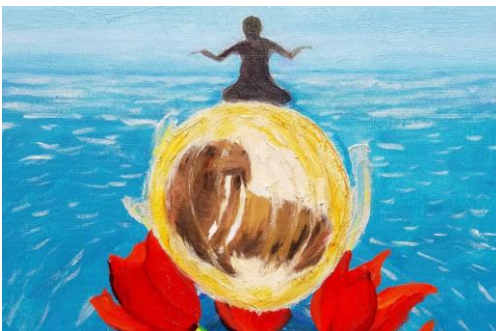

Art Exhibit *Roger Sharp*

SUNNY SKIES — MARMALADE SKIES

— Two Exhibits in One —

Landscapes of sunny places

From Jasper, Canada to Richland, WA, to Paris, France...

Art at Ravenna Herkimer

5611 University Way NE

Hours: 7:00 am–6:00 pm
everyday

When: March 1 to April 30

herkimercoffee.com

More Info:

Roger Sharp Paintings

sharpenthis@comcast.net

To unsubscribe: Reply with *"Unsubscribe"*
in the Subject line or body.

Whimsical creations of Beatle song lyrics...